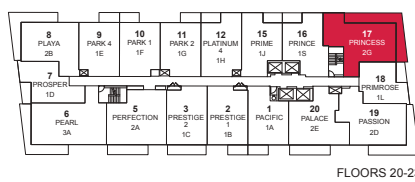

# PEARL PLACE

# PRINCESS

TWO BEDROOM • 820 SQ.FT.

Materials, specifications and floor plans are subject to change without notice. All floor plans are approximate dimensions. Actual usable floor space may vary from the stated floor area. E. & O.E.