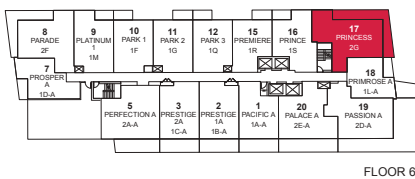

# PEARL PLACE

# PRINCESS

TWO BEDROOM • 820 SQ.FT.

Materials, specifications and floor plans are subject to change without notice. All floor plans are approximate dimensions. Actual usable floor space may vary from the stated floor area. E. & O.E.