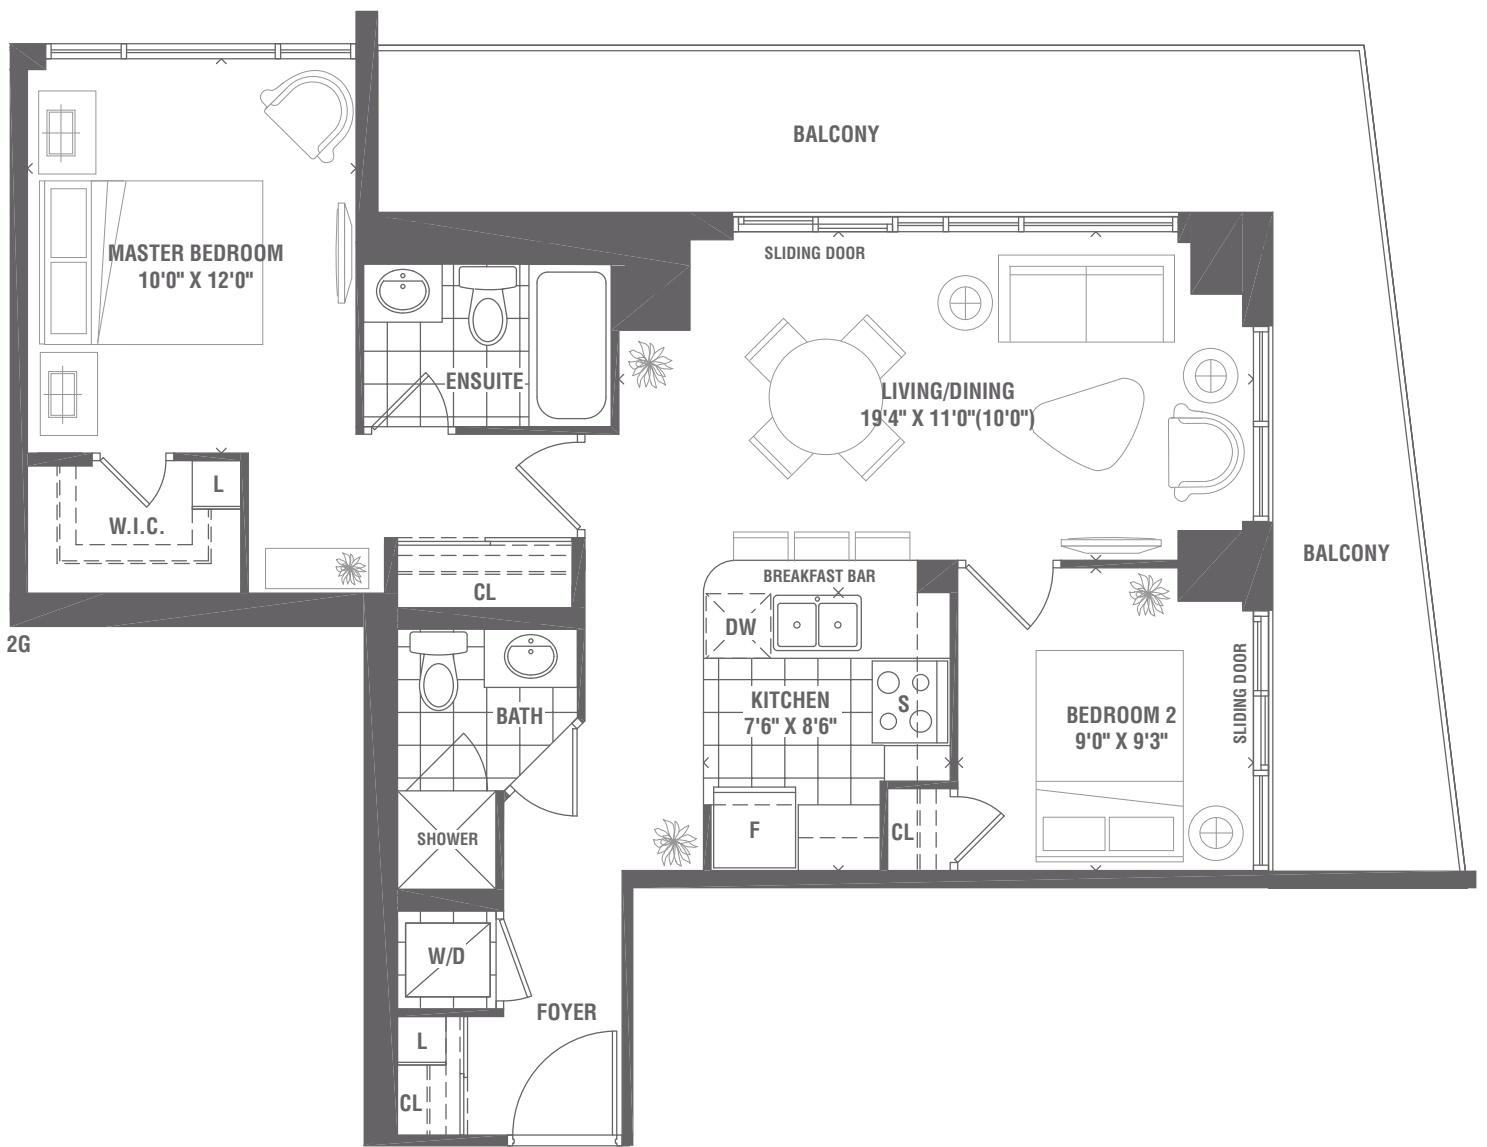

# PEARL PLACE

# PRINCESS

TWO BEDROOM • 820 SQ.FT.

Materials, specifications and floor plans are subject to change without notice. All floor plans are approximate dimensions. Actual usable floor space may vary from the stated floor area. E. & O.E.