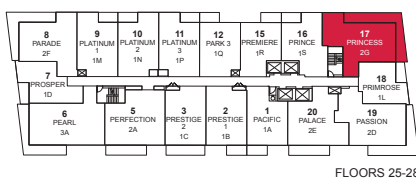

# PEARL PLACE

# PRINCESS

TWO BEDROOM • 820 SQ.FT.

Materials, specifications and floor plans are subject to change without notice. All floor plans are approximate dimensions. Actual usable floor space may vary from the stated floor area. E. & O.E.