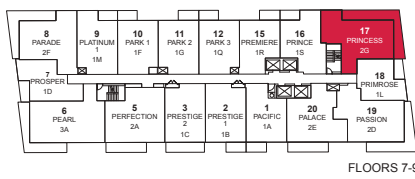

# PEARL PLACE

# PRINCESS

TWO BEDROOM • 820 SQ.FT.

Materials, specifications and floor plans are subject to change without notice. All floor plans are approximate dimensions. Actual usable floor space may vary from the stated floor area. E. & O.E.