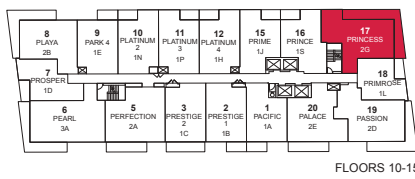

# PEARL PLACE

# PRINCESS

TWO BEDROOM • 820 SQ.FT.

Materials, specifications and floor plans are subject to change without notice. All floor plans are approximate dimensions. Actual usable floor space may vary from the stated floor area. E. & O.E.