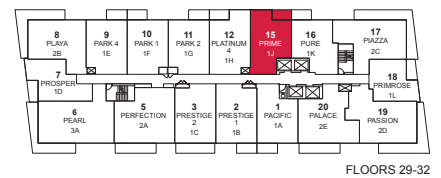

# PEARL PLACE

## PRIME

ONE BEDROOM + DEN • 599 SQ.FT.

Materials, specifications and floor plans are subject to change without notice. All floor plans are approximate dimensions. Actual usable floor space may vary from the stated floor area. E. & O.E.