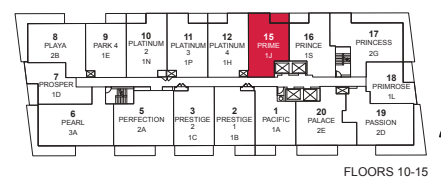

# PEARL PLACE

## PRIME

ONE BEDROOM + DEN • 599 SQ.FT.

Materials, specifications and floor plans are subject to change without notice. All floor plans are approximate dimensions. Actual usable floor space may vary from the stated floor area. E. & O.E.