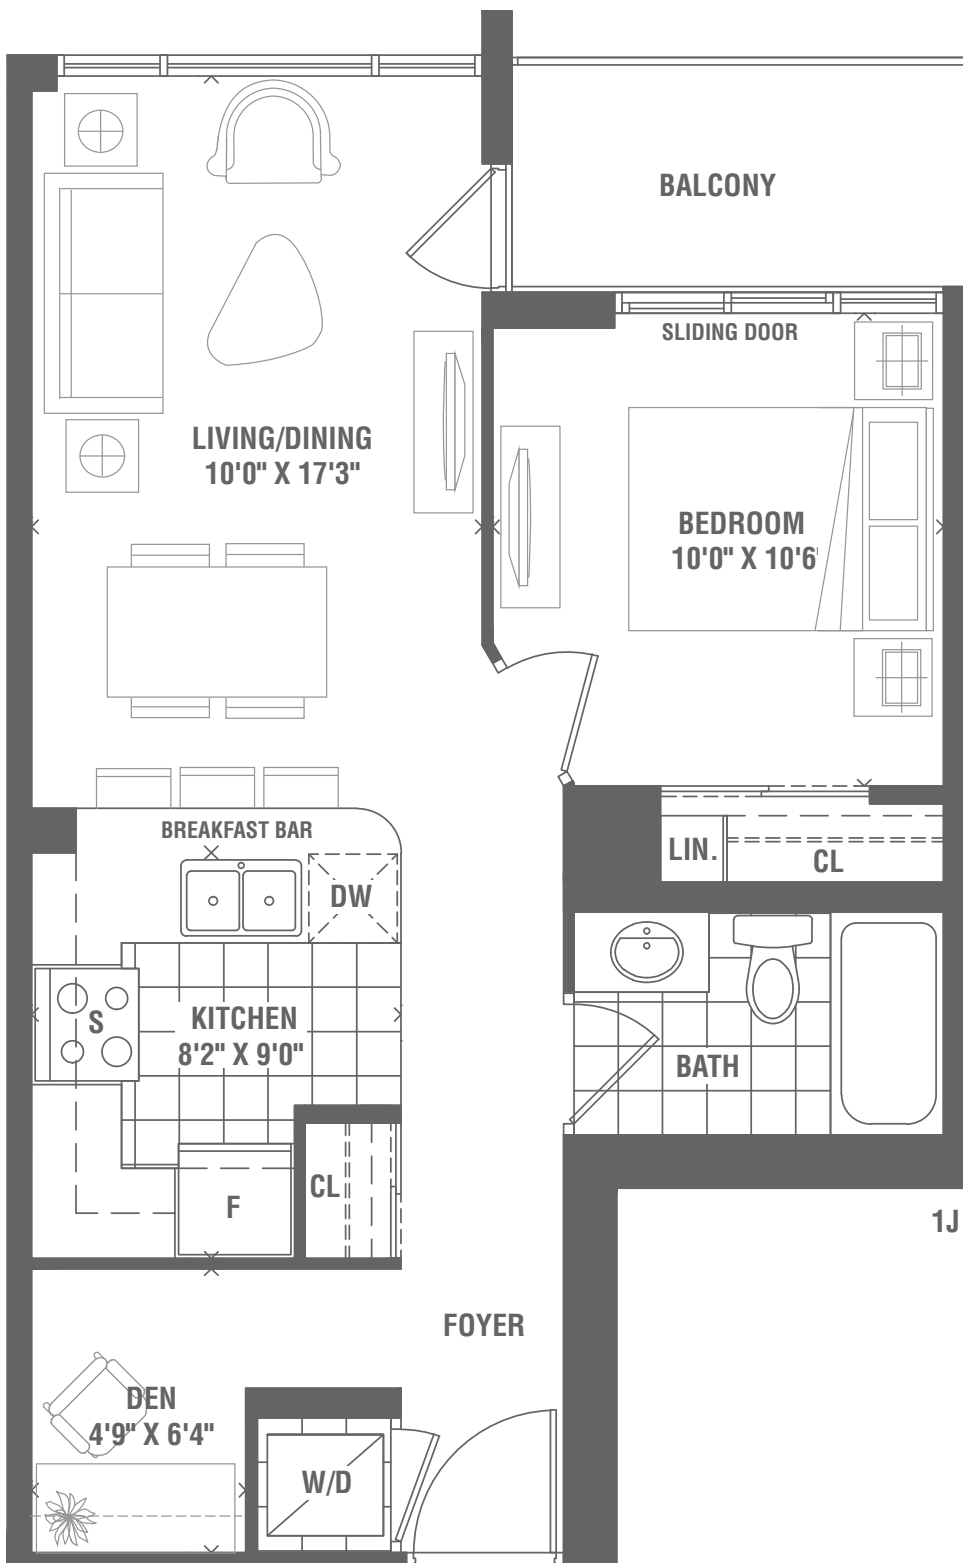

# PEARL PLACE

## PRIME

ONE BEDROOM + DEN • 599 SQ.FT.

Materials, specifications and floor plans are subject to change without notice. All floor plans are approximate dimensions. Actual usable floor space may vary from the stated floor area. E. & O.E.