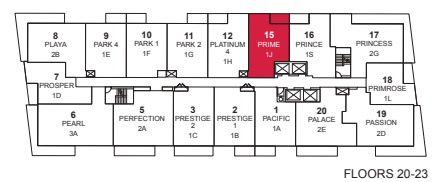

# PEARL PLACE

## PRIME

ONE BEDROOM + DEN • 599 SQ.FT.

Materials, specifications and floor plans are subject to change without notice. All floor plans are approximate dimensions. Actual usable floor space may vary from the stated floor area. E. & O.E.