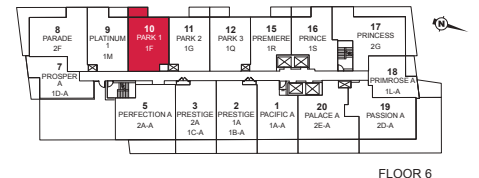

PEARL PLACE

PARK 1

ONE BEDROOM + DEN • 586 SQ.FT.

Materials, specifications and floor plans are subject to change without notice. All floor plans are approximate dimensions. Actual usable floor space may vary from the stated floor area. E. & O.E.