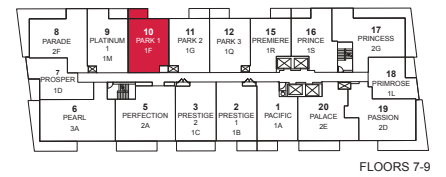

PEARL PLACE

PARK 1

ONE BEDROOM + DEN • 586 SQ.FT.

Materials, specifications and floor plans are subject to change without notice. All floor plans are approximate dimensions. Actual usable floor space may vary from the stated floor area. E. & O.E.