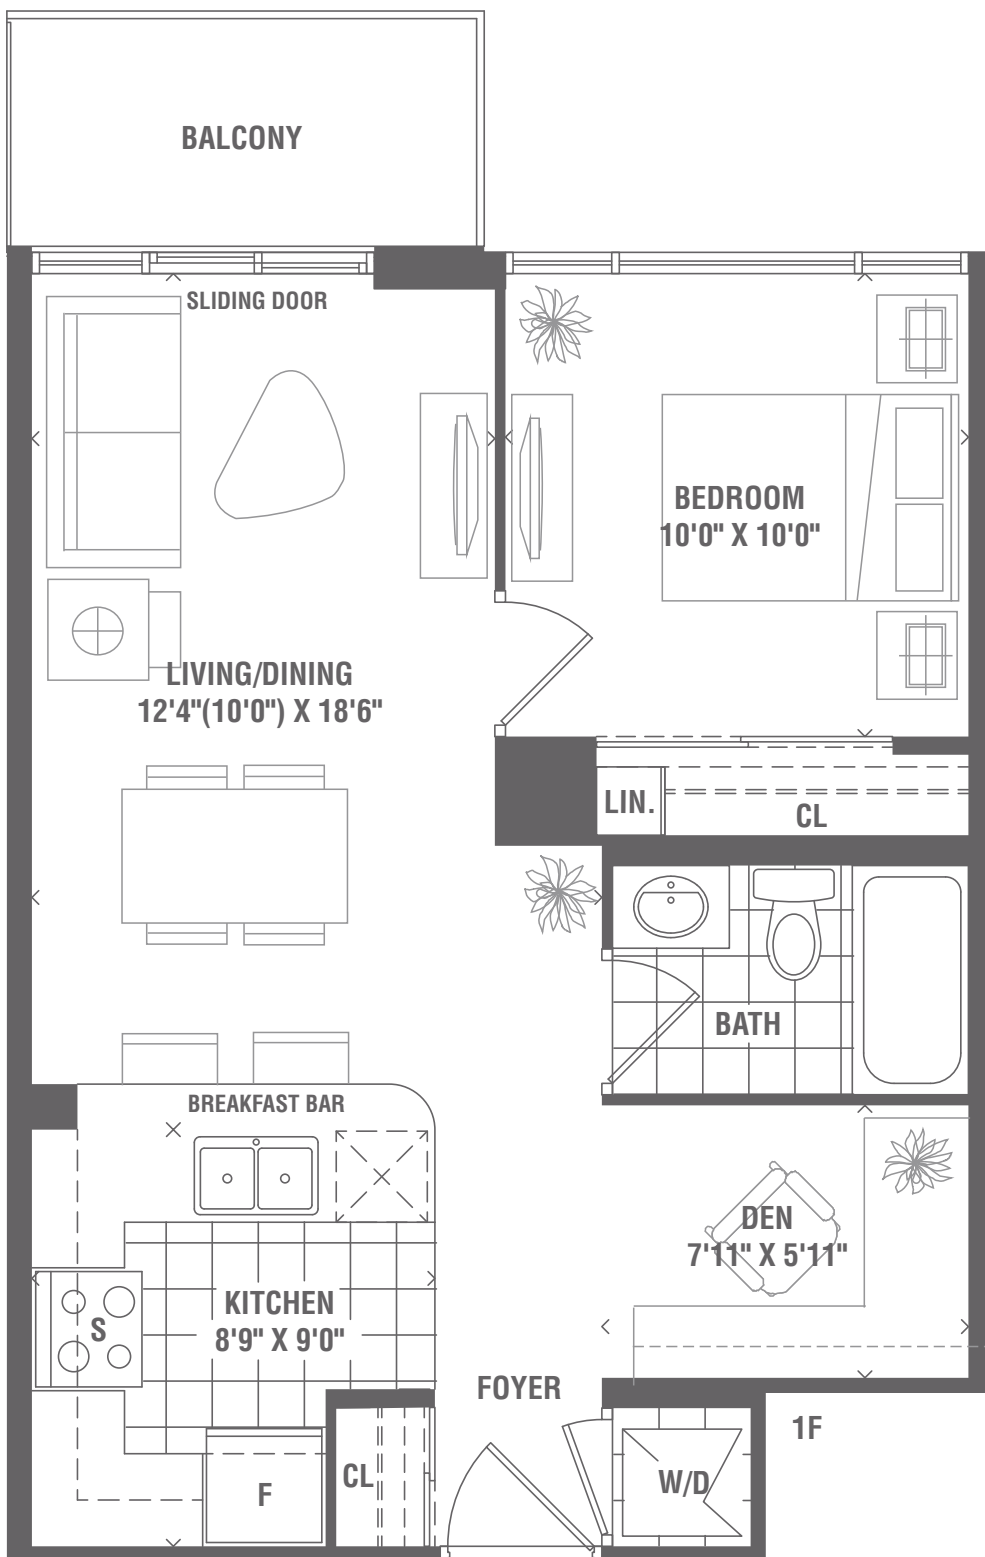

PEARL PLACE

PARK 1

ONE BEDROOM + DEN • 586 SQ.FT.

Materials, specifications and floor plans are subject to change without notice. All floor plans are approximate dimensions. Actual usable floor space may vary from the stated floor area. E. & O.E.