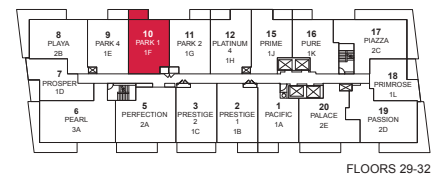

PEARL PLACE

PARK 1

ONE BEDROOM + DEN • 586 SQ.FT.

Materials, specifications and floor plans are subject to change without notice. All floor plans are approximate dimensions. Actual usable floor space may vary from the stated floor area. E. & O.E.